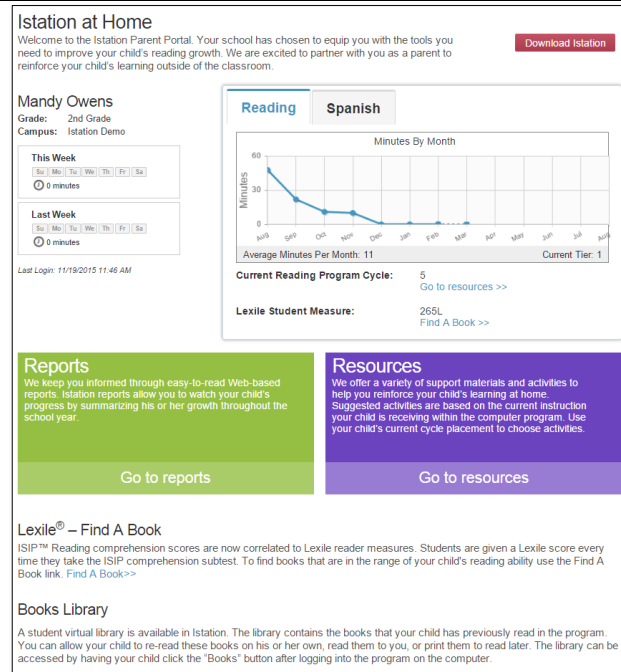

Data

- Usage
- Student Summary Handout
- Skill Growth
- Writing Rules!

Accessing Parent Portal:

Parents may go to Istation’s Parent Portal online at www.istation.com.

Enter www.istation.com in your Web browser and click on **CUSTOMER LOGIN**.

The first time you log in, you will be prompted to select your child’s school. Type the school information in the search box, then click the **“Search”** button.

Then type your child’s login information as provided by his or her teacher and click **Log In**.