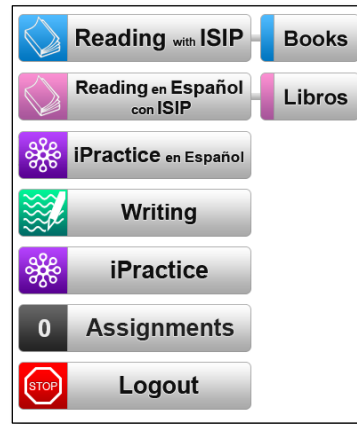

Parent Portal Login

A variety of resources are available to reinforce children’s learning at home including:

Resources

- Printable lessons
- Lexile – Find A Book

Data

- Usage
- Student Summary Handout
- Skill Growth
- Writing Rules!

Accessing Parent Portal:

Parents may go to Istation’s Parent Portal online at www.istation.com.

Enter www.istation.com in your Web browser and click on **CUSTOMER LOGIN**.

The first time you log in, you will be prompted to select your child’s school. Type the school information in the search box, then click the **“Search”** button.

Then type your child’s login information as provided by his or her teacher and click **Log In**.