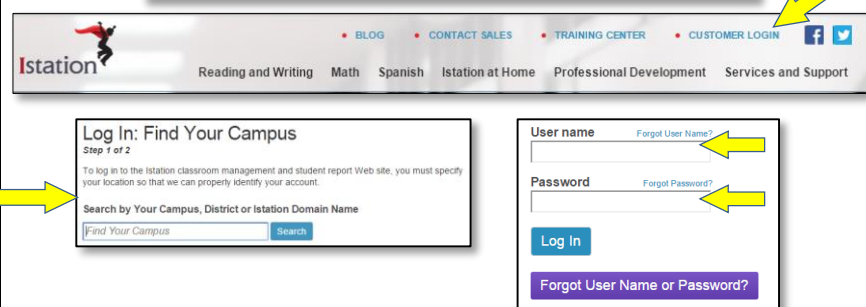

*based on your district/campus subscription

Parent Portal Login

A variety of resources are available to reinforce children’s learning at home including:

Resources

- Printable lessons
- Lexile – Find A Book

Data

- Usage
- Student Summary Handout
- Skill Growth
- Writing Rules!

Accessing Parent Portal:

Parents may go to Istation’s Parent Portal online at www.istation.com.

Enter www.istation.com in your Web browser and click on **CUSTOMER LOGIN**.

The first time you log in, you will be prompted to select your child’s school. Type the school information in the search box, then click the **“Search”** button.

Then type your child’s login information as provided by his or her teacher and click **Log In**.